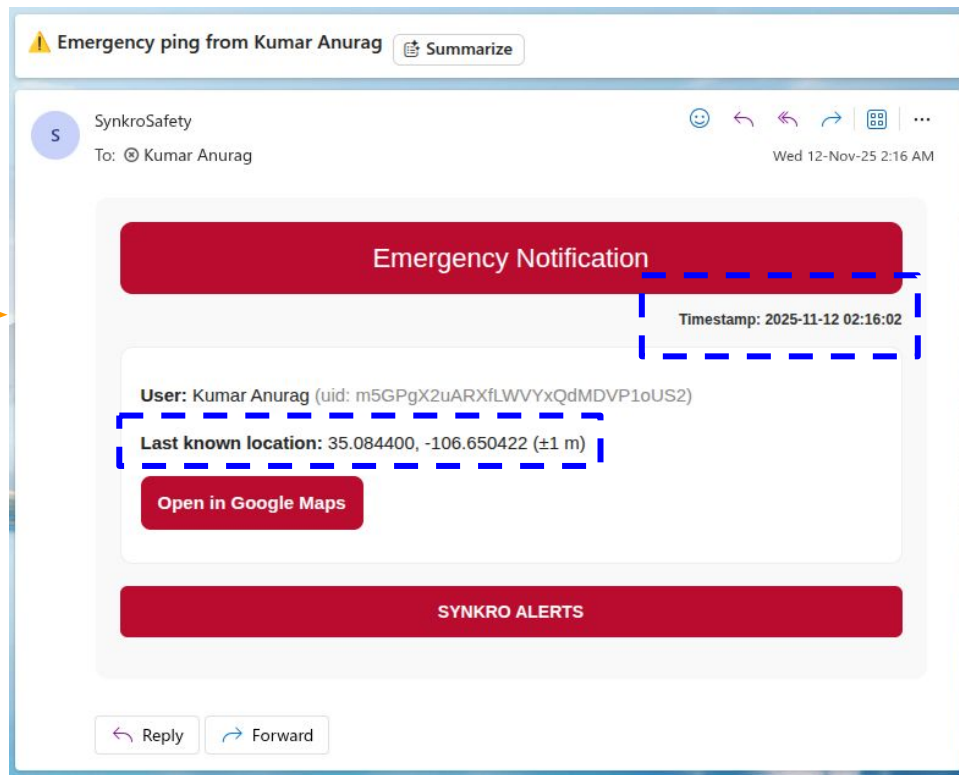

SYNKRO SAFETY