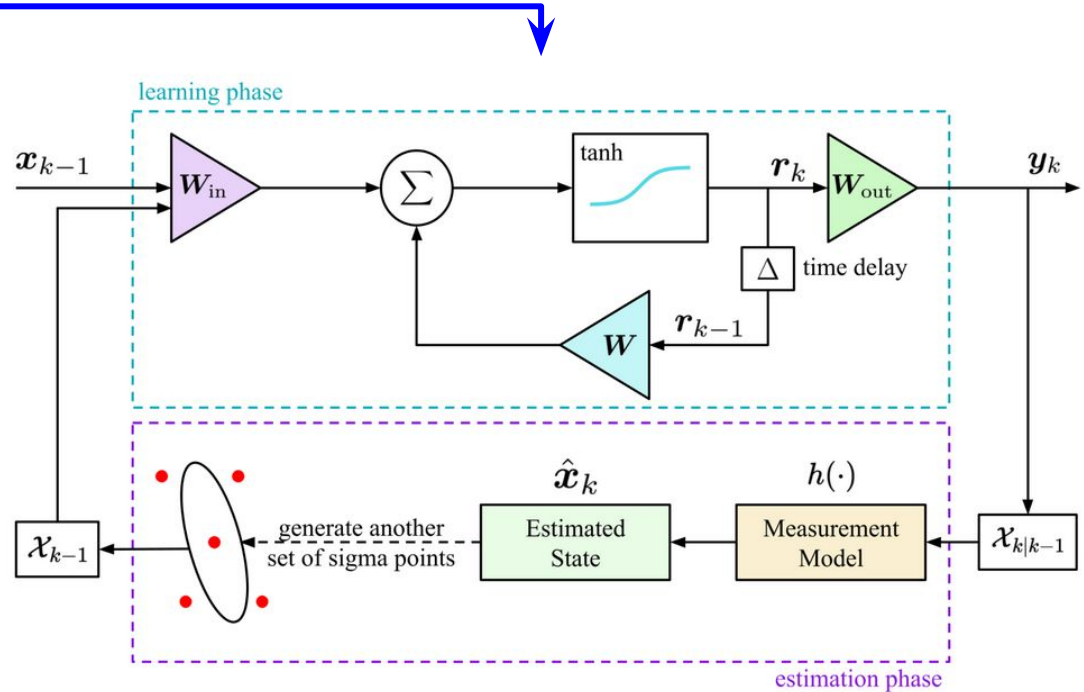

IFAC Journal of Systems and Control