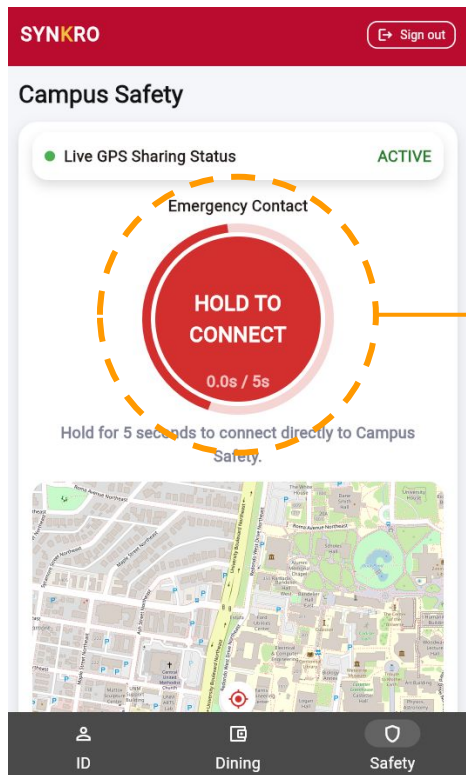

SYNKRO SAFETY